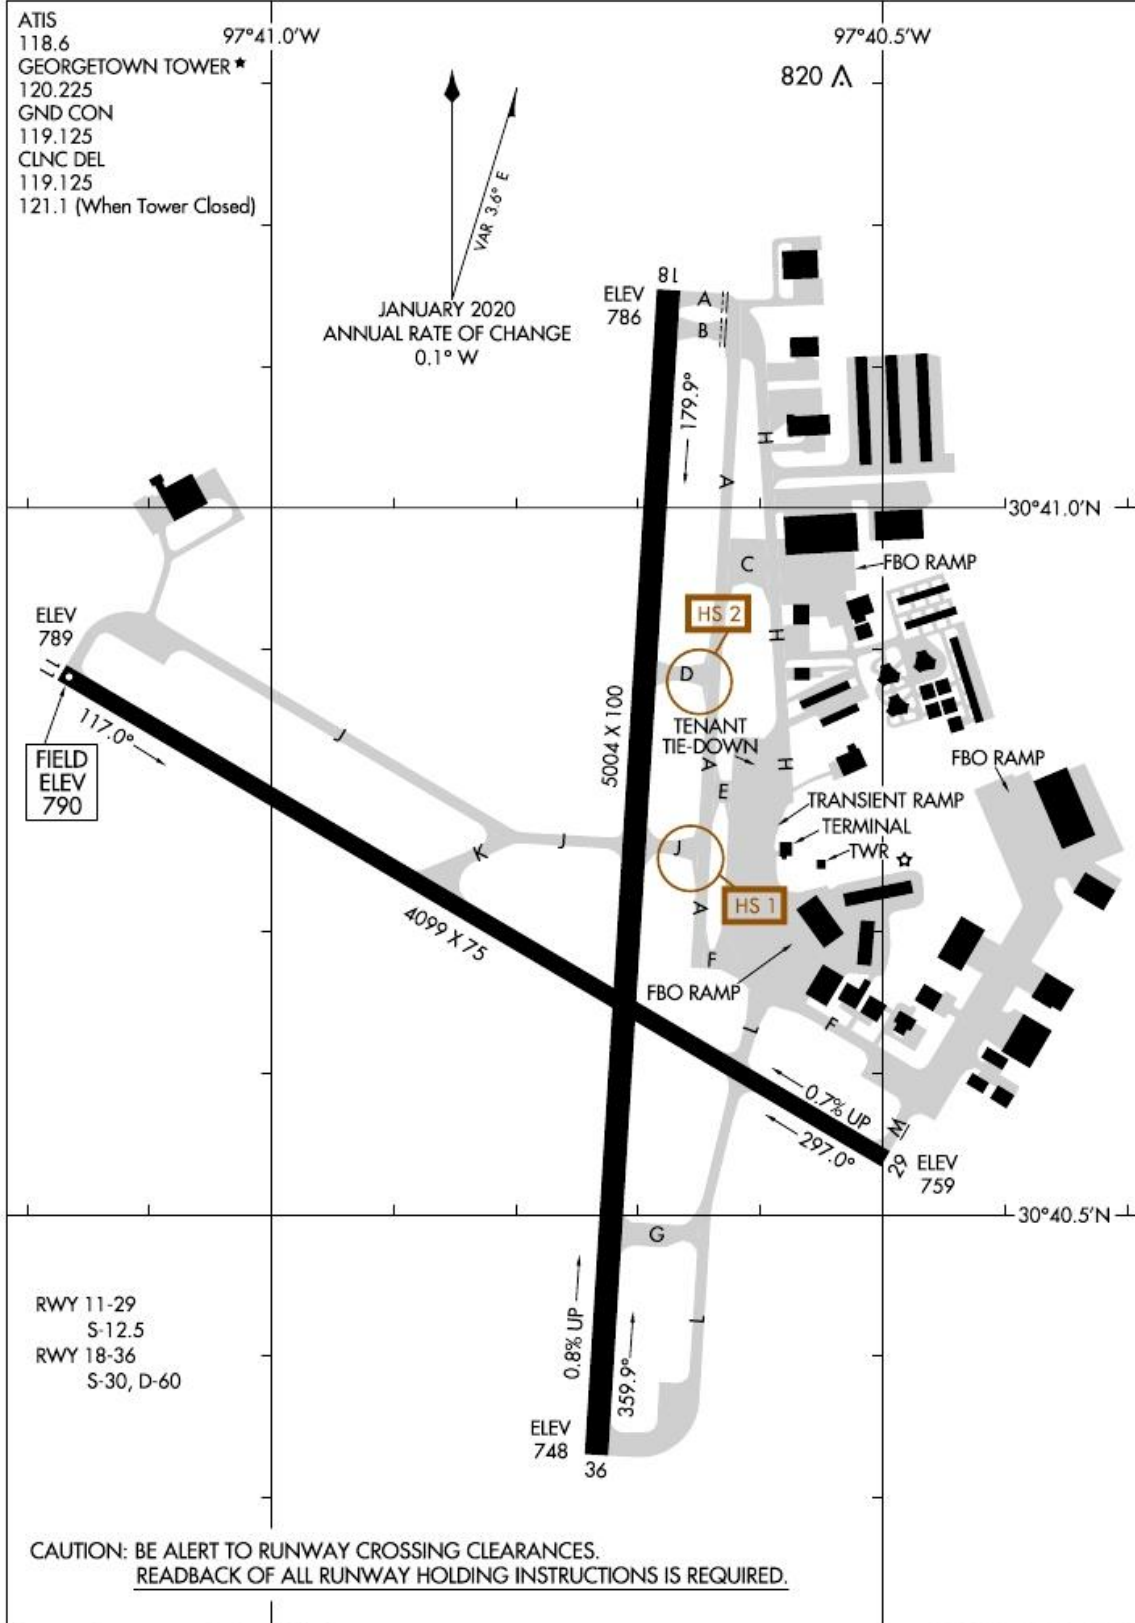

22363  
**AIRPORT DIAGRAM**

AL-5724 (FAA)

**GEORGETOWN EXEC (GTU)**  
 GEORGETOWN, TEXAS

SC-3, 23 MAR 2023 to 20 APR 2023

SC-3, 23 MAR 2023 to 20 APR 2023

**AIRPORT DIAGRAM**  
 22363

GEORGETOWN, TEXAS  
**GEORGETOWN EXEC (GTU)**